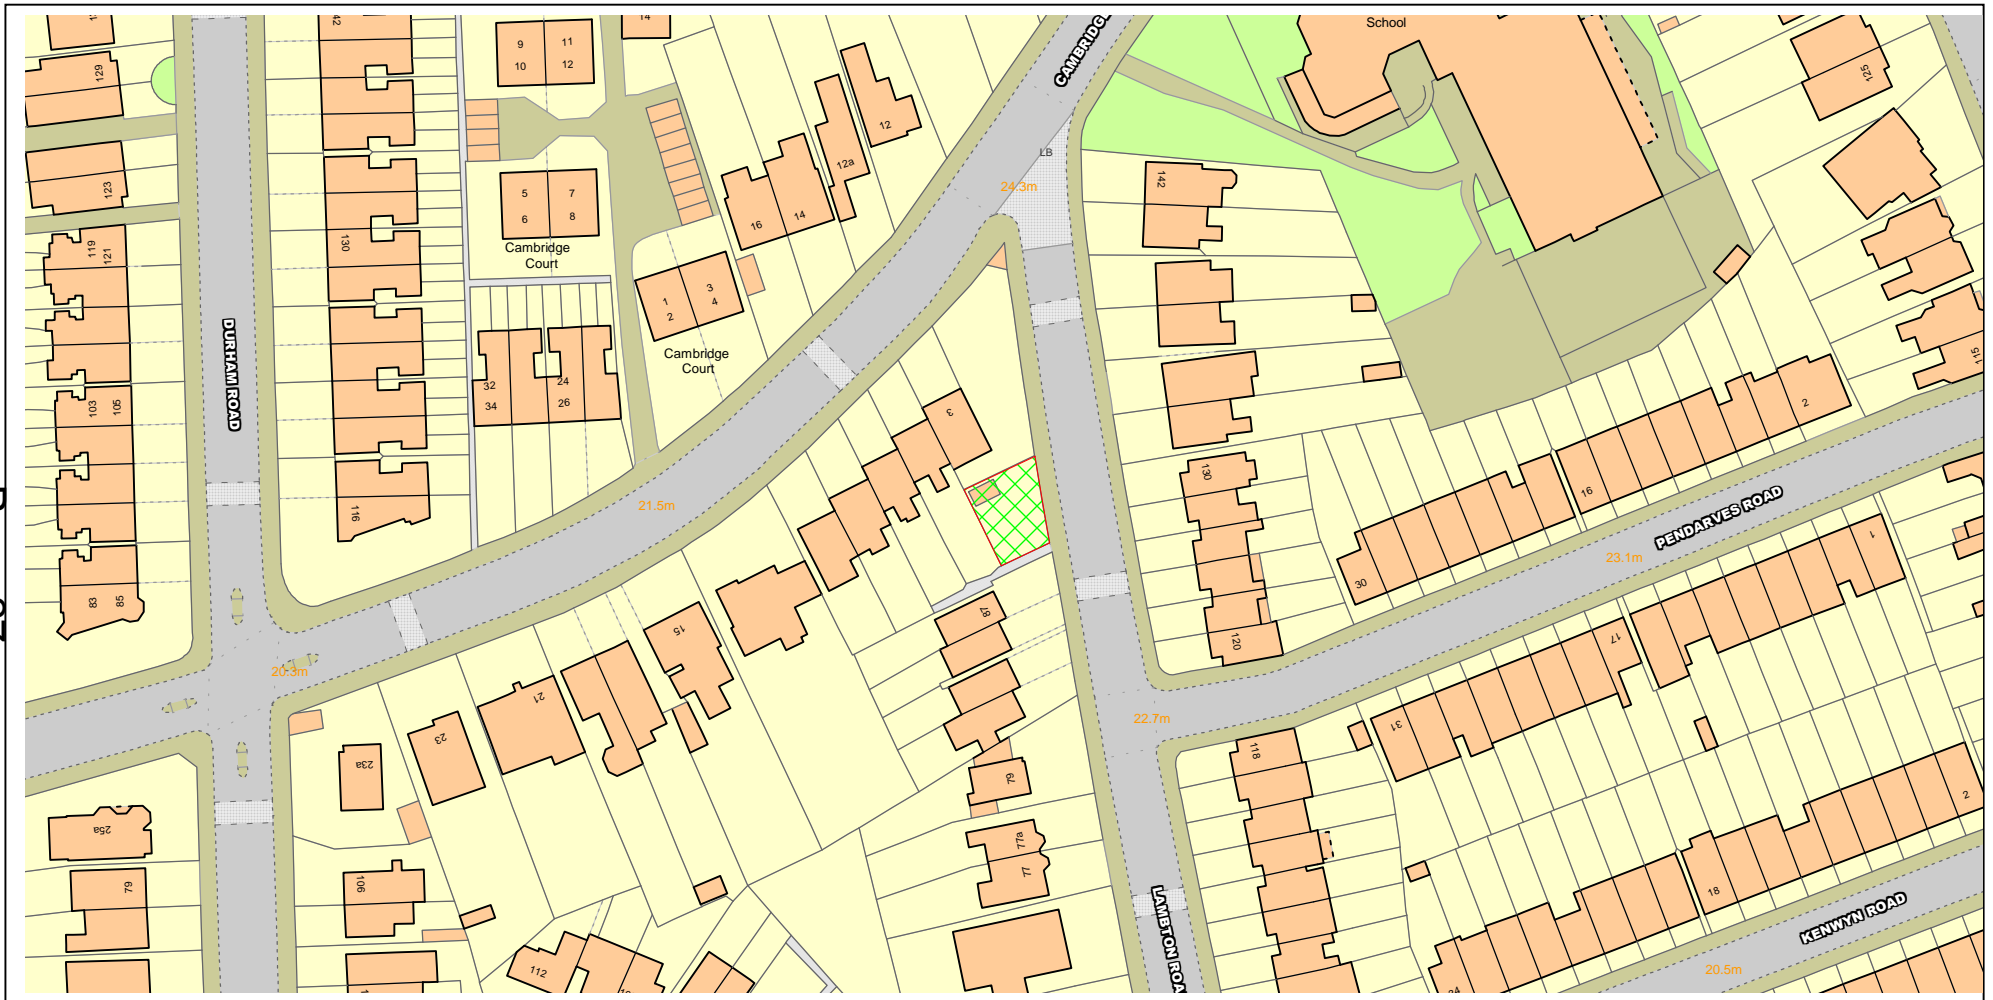

NORTHGATE SE GIS Print Template

Land Adjacent to 5 Cambridge Road

This page is intentionally left blank